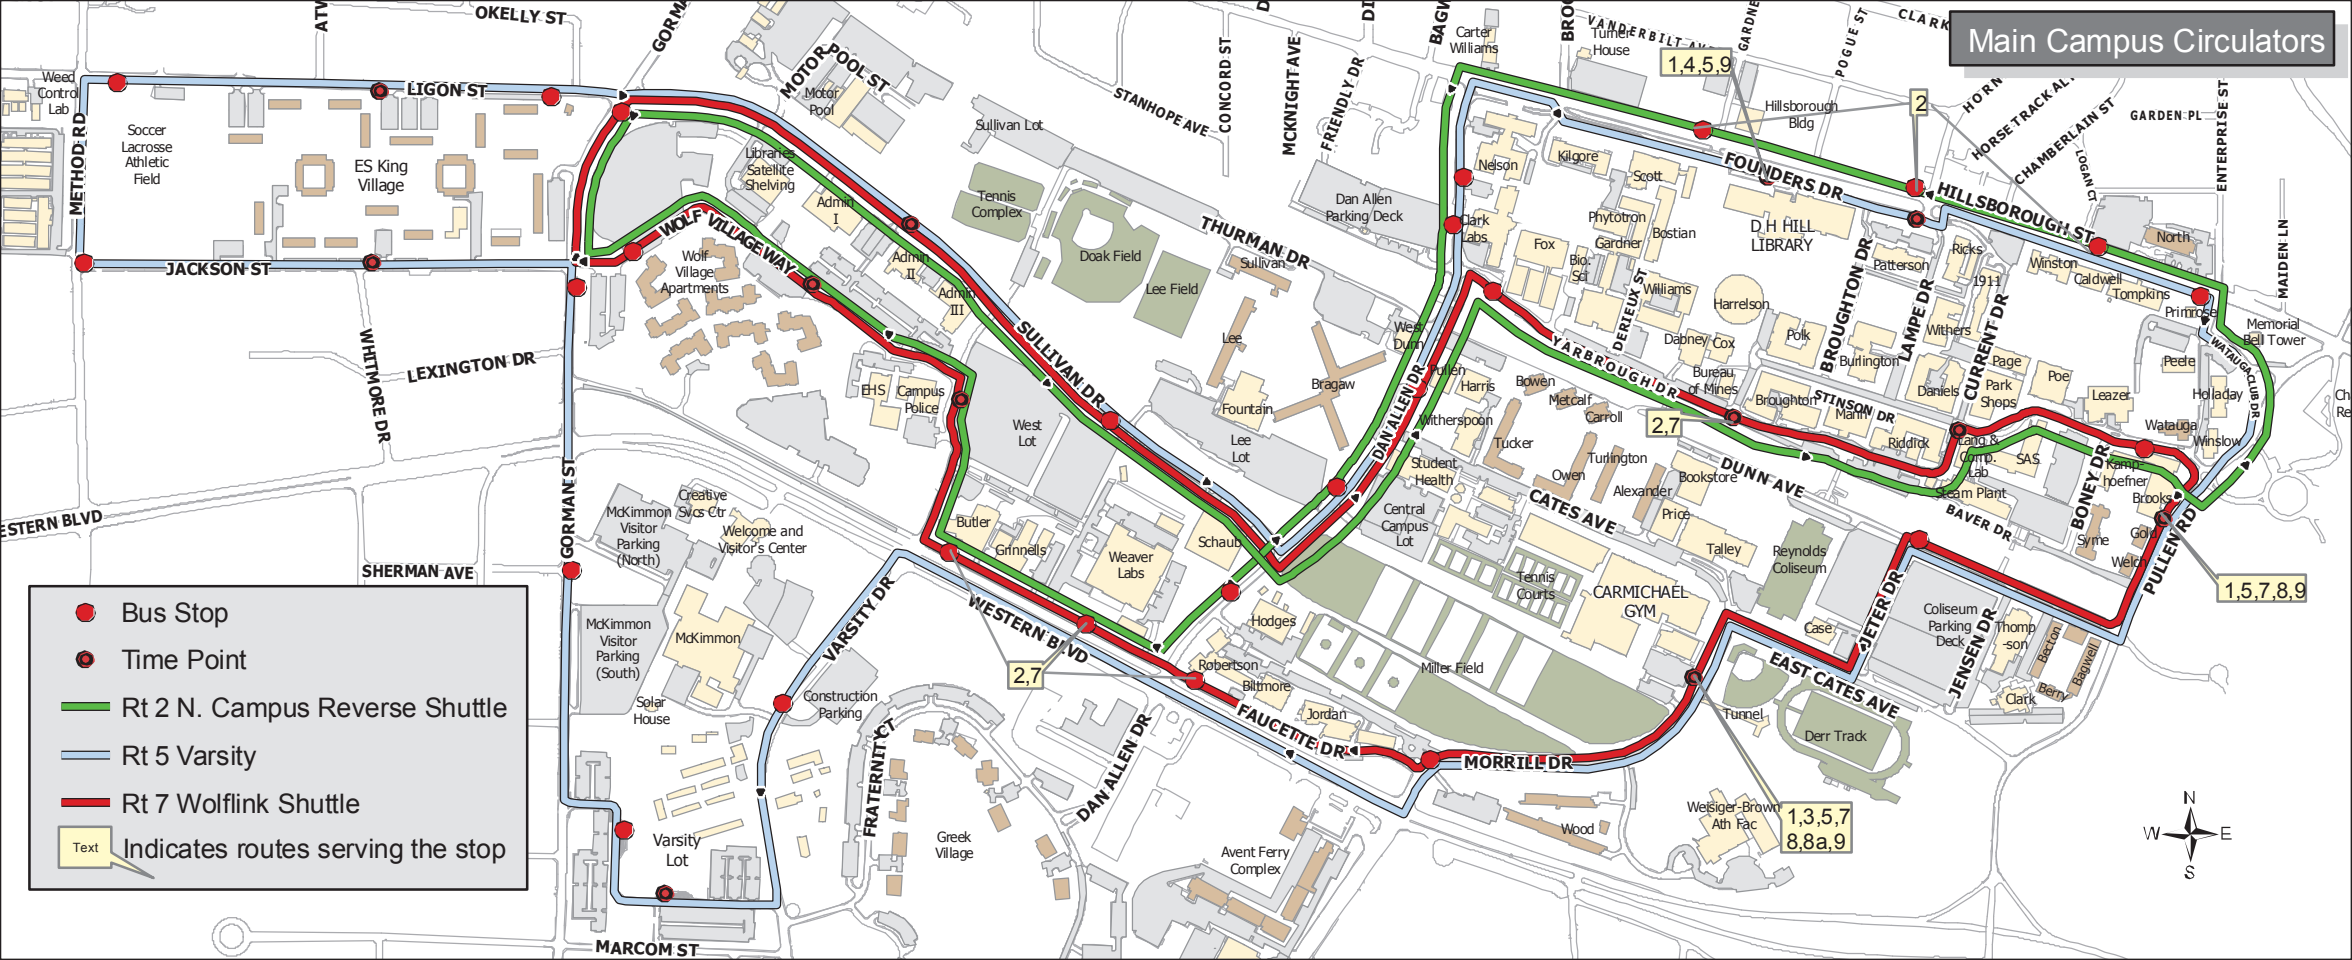

# Main Campus Circulators

- Bus Stop
- Time Point
- Rt 2 N. Campus Reverse Shuttle
- Rt 5 Varsity
- Rt 7 Wolfink Shuttle
- Text Indicates routes serving the stop

1,4,5,9

2,7

2,7

1,5,7,8,9

1,3,5,7  
8,8a,9