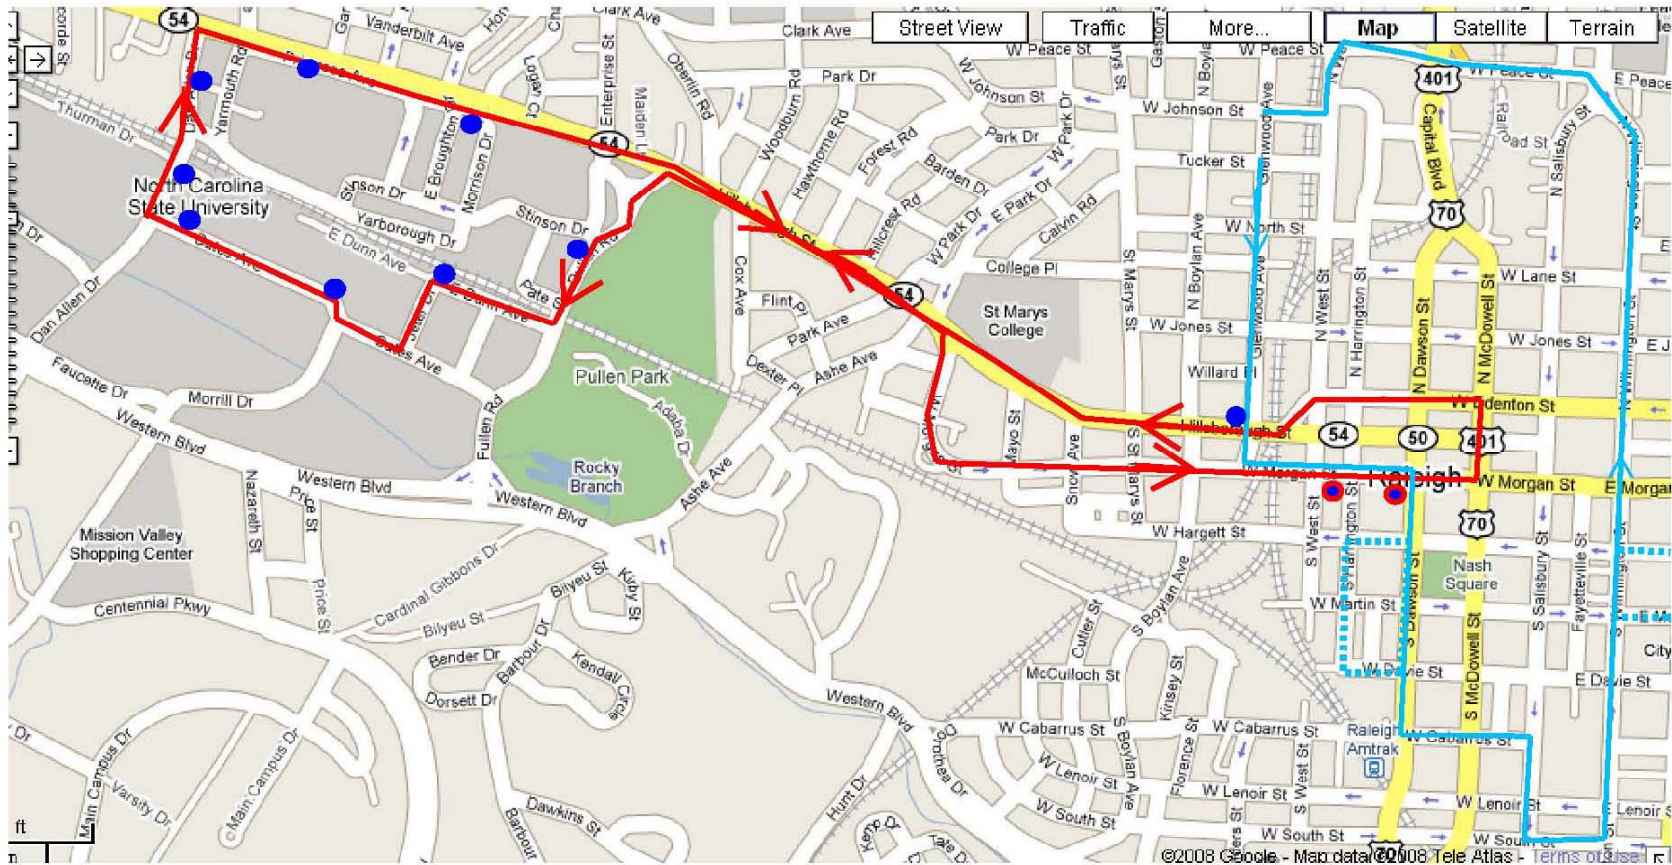

Wolfline "Wolfprowl" Night Shuttle

- Wolfprowl Stops
- Wolfprowl / R Line Transfer Stop
- Wolfprowl Night Shuttle
- CAT Downtown R Line Circulator
- R Line after 6:30 pm