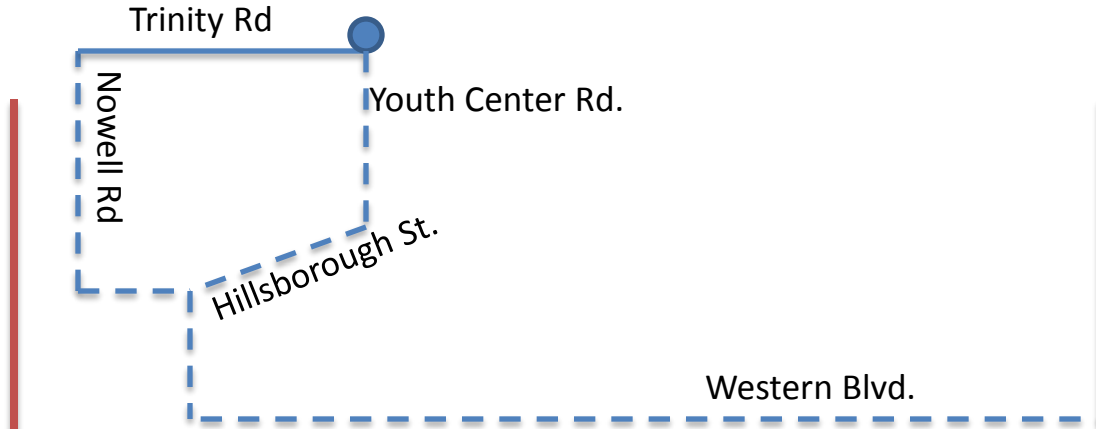

**Carter Finley  
Stadium Gate B**

Interstate 40

-  Red Terror Bus Service
-  No Red Terror Bus Service
-  Red Terror Bus Stop
-  Interstate

First bus leaves campus 3 hours before kickoff

Interstate 440

No containers will be allowed on any Red Terror bus. Only one personal bag per person and it must be carried at all times.