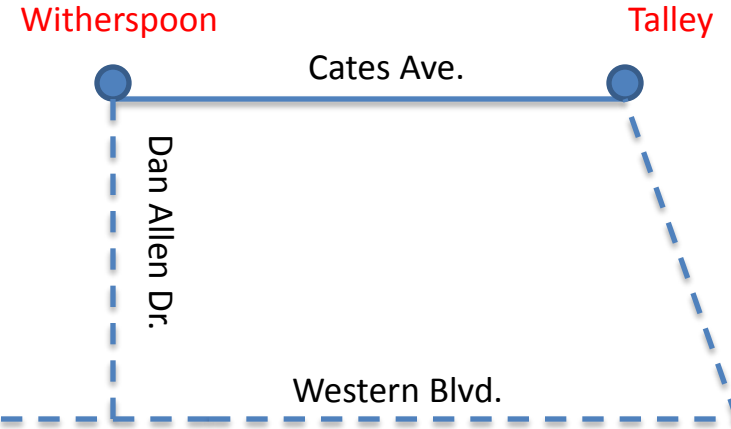

**Carter Finley  
Stadium Gate B**

Interstate 40

-  Red Terror Bus Service
-  No Red Terror Bus Service
-  Red Terror Bus Stop
-  Interstate

First bus leaves campus 3 hours before kickoff

Interstate 440

No containers will be allowed on any Red Terror bus. Only one personal bag per person and it must be carried at all times.