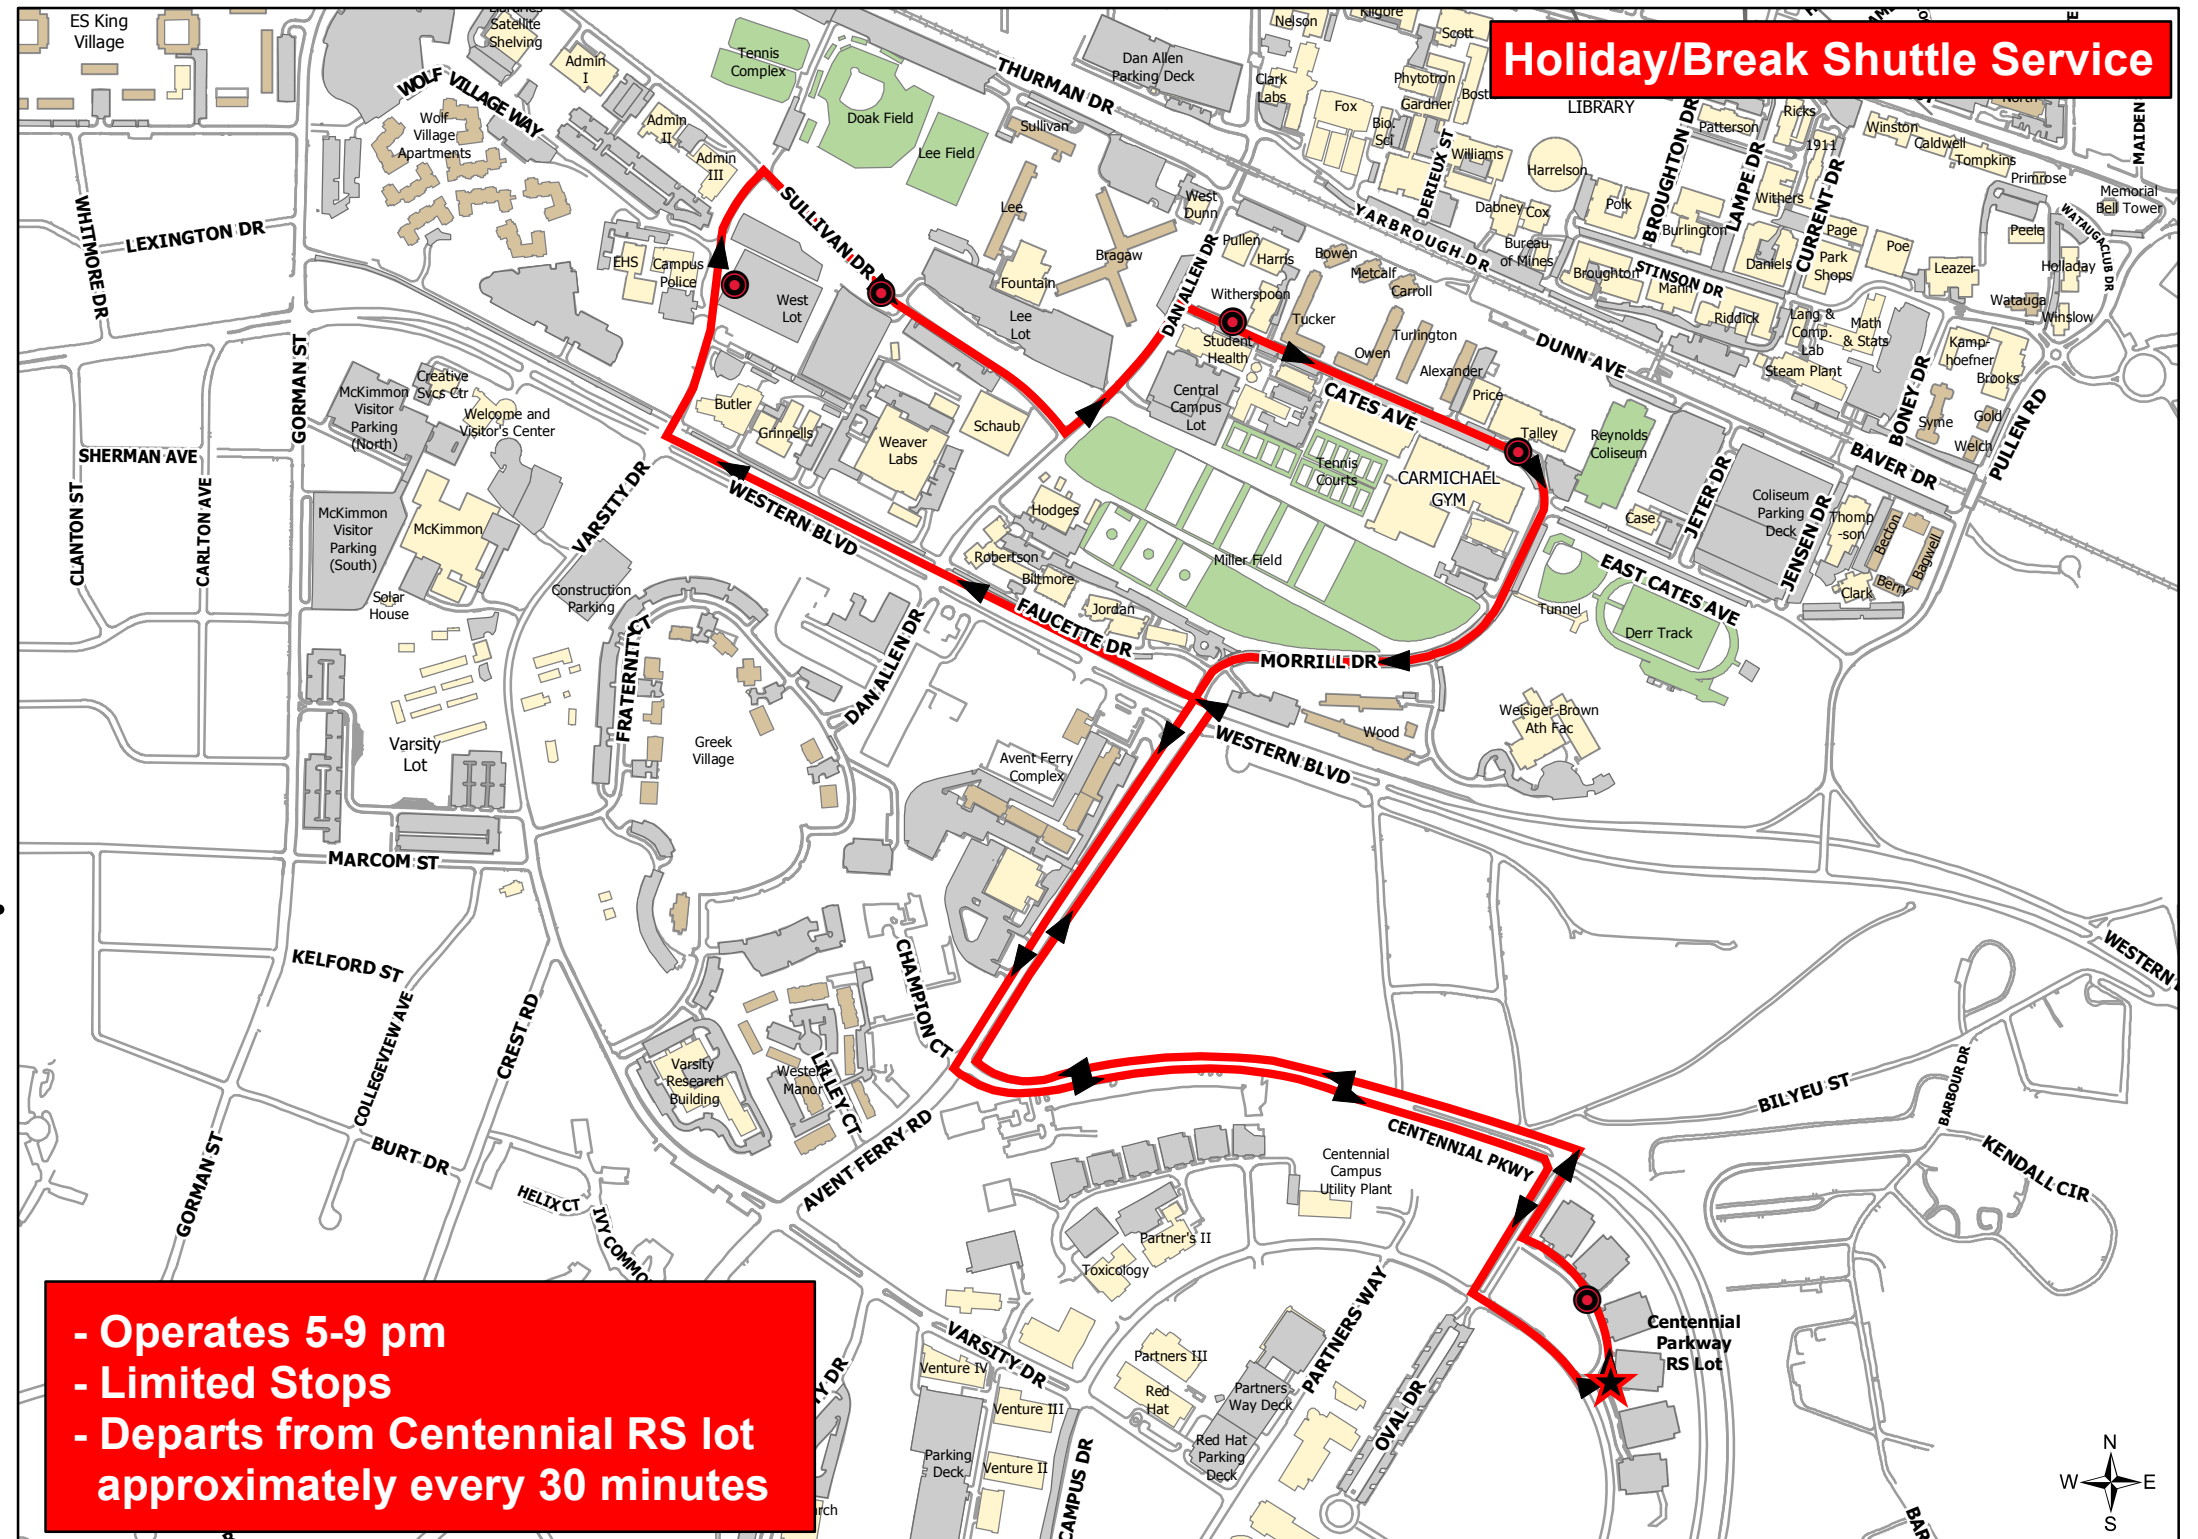

Holiday/Break Shuttle 2011-2012

Sept 5 • Oct 9 • Nov 27 • Jan 8 • Jan 16 • Mar 12 • Apr 8

- Runs 5-9 pm
- 30 Minute Frequency
- Begins at Centennial RS Lot
- Main Campus Stops:
 - West Deck on Varsity Dr.
 - West Deck on Sullivan Dr.
 - Student Health/Cates Ave.
 - Across from Talley/Cates Ave.
- Centennial Stops:
 - Both sheltered stops at RS lot