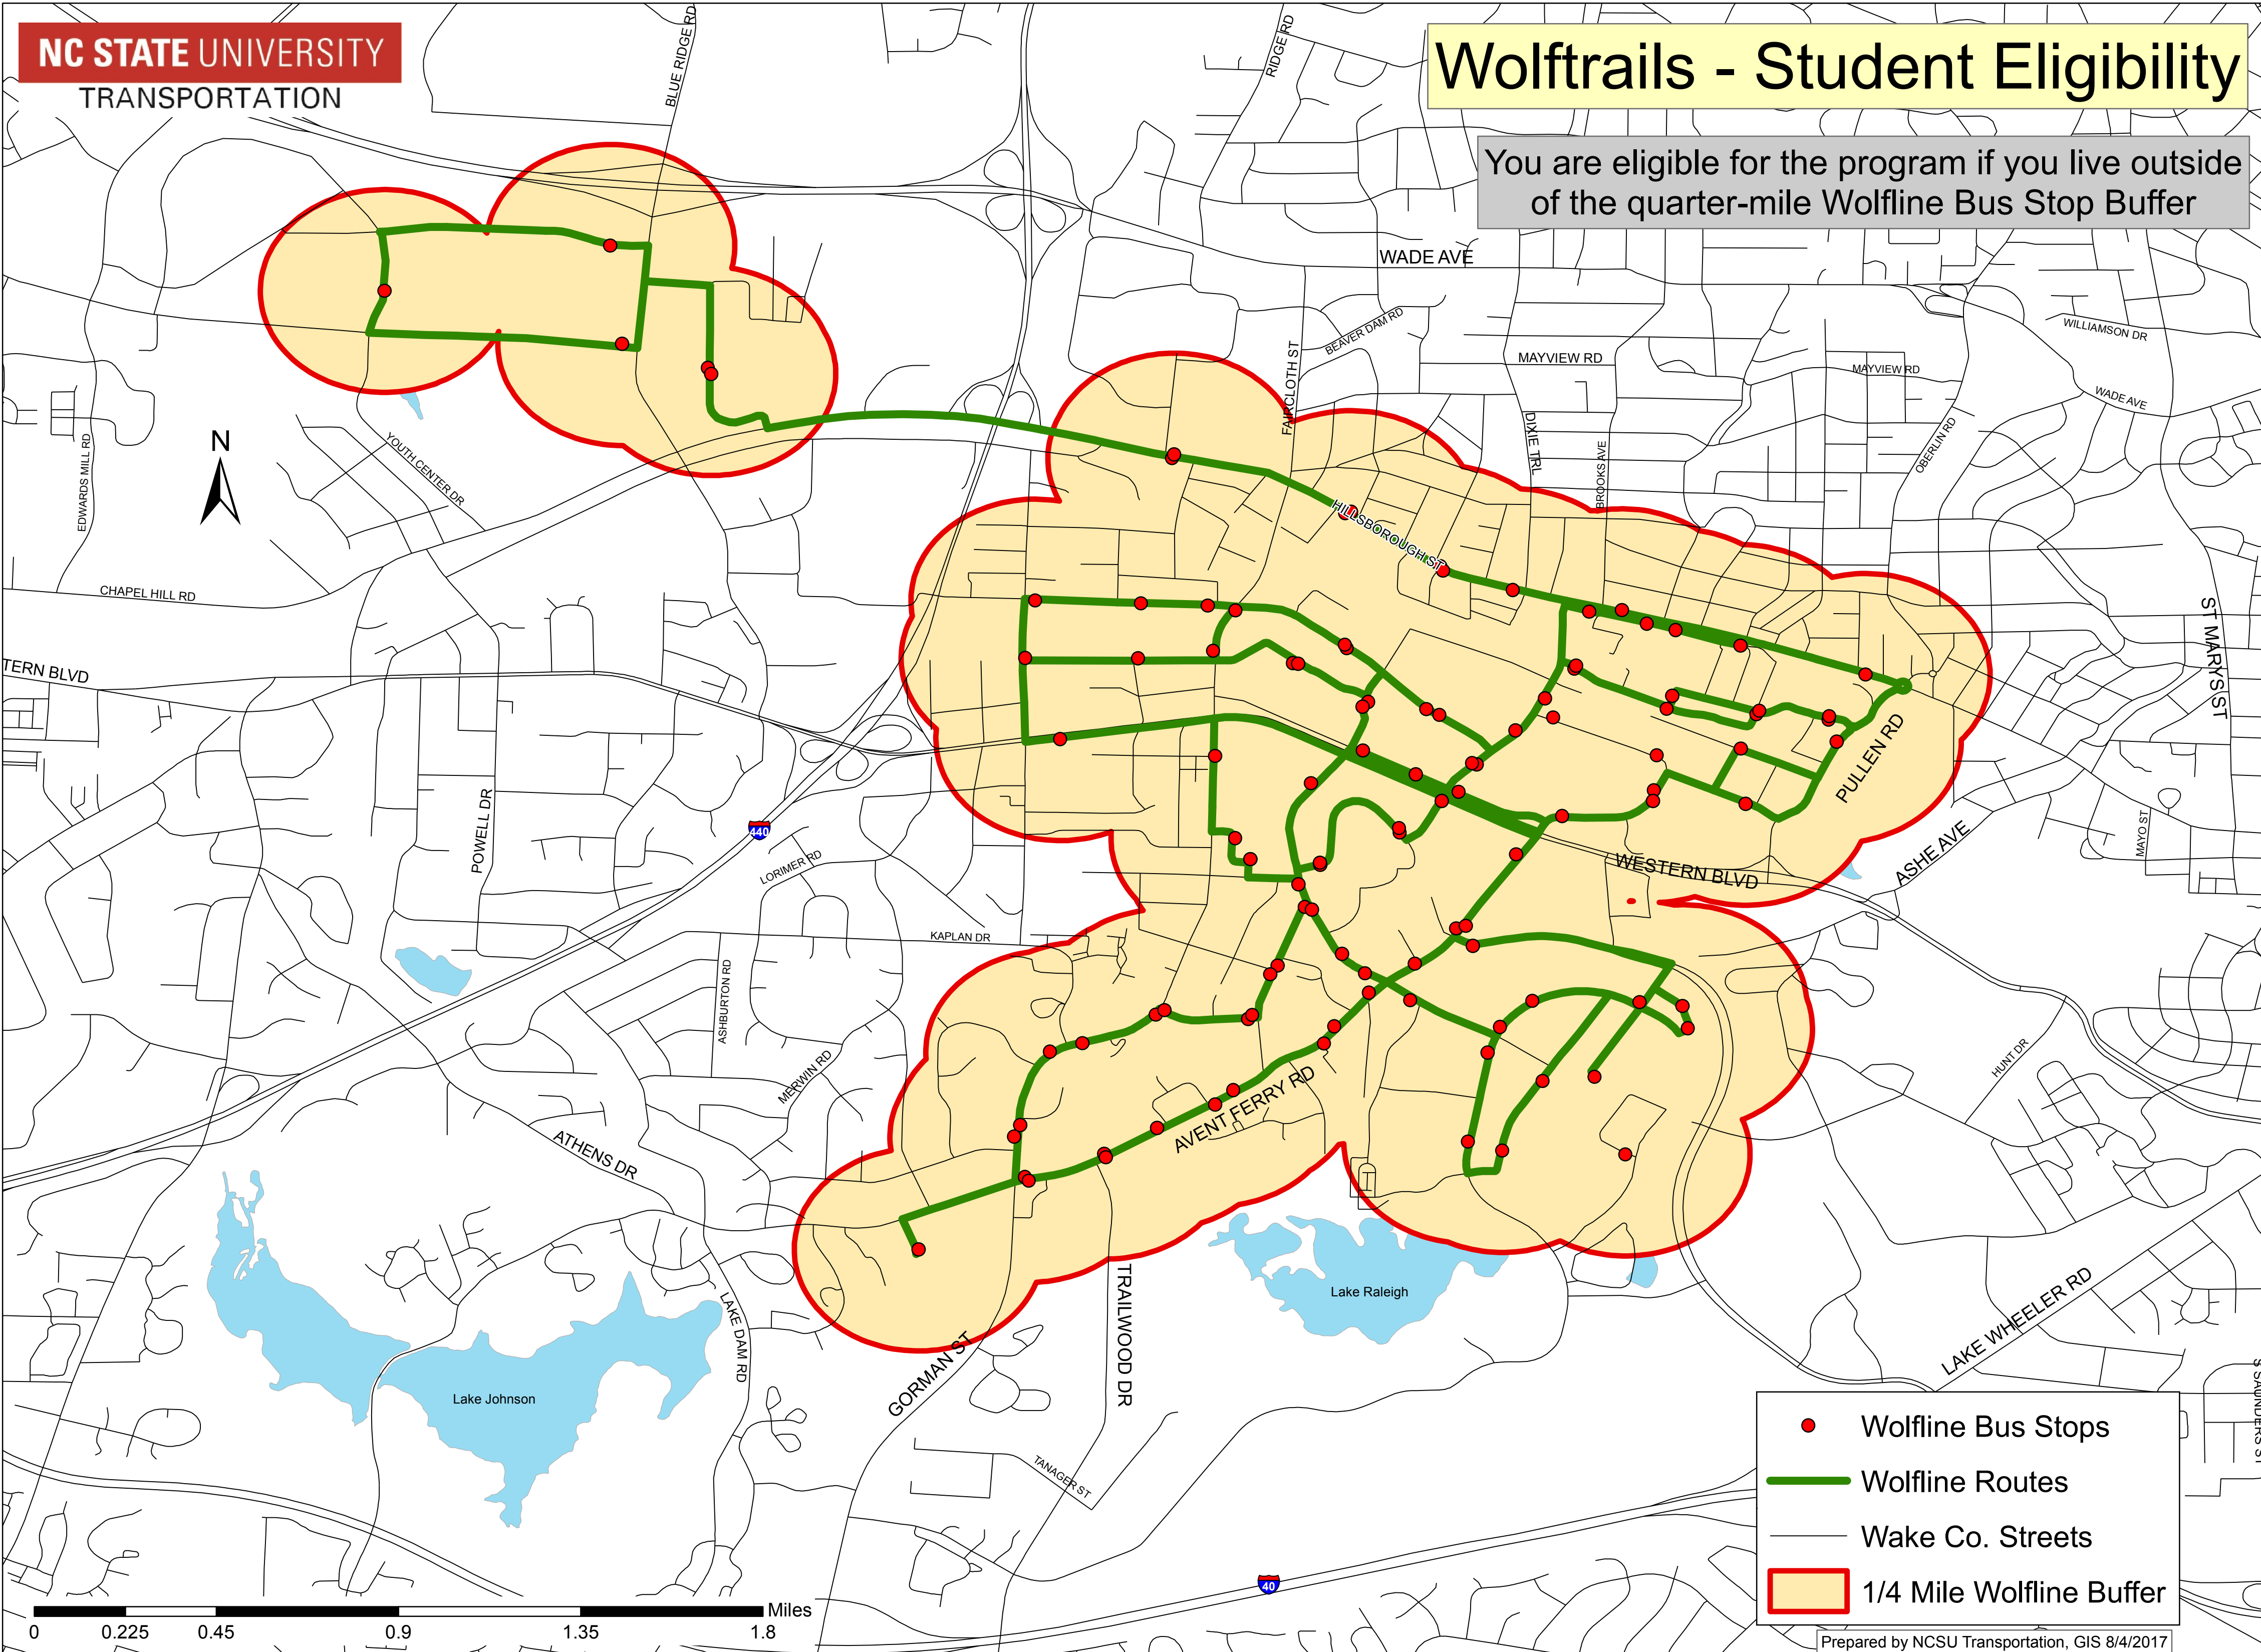

Wolftrails - Student Eligibility

You are eligible for the program if you live outside of the quarter-mile Wolfline Bus Stop Buffer

- Wolfline Bus Stops
- Wolfline Routes
- Wake Co. Streets
- 1/4 Mile Wolfline Buffer