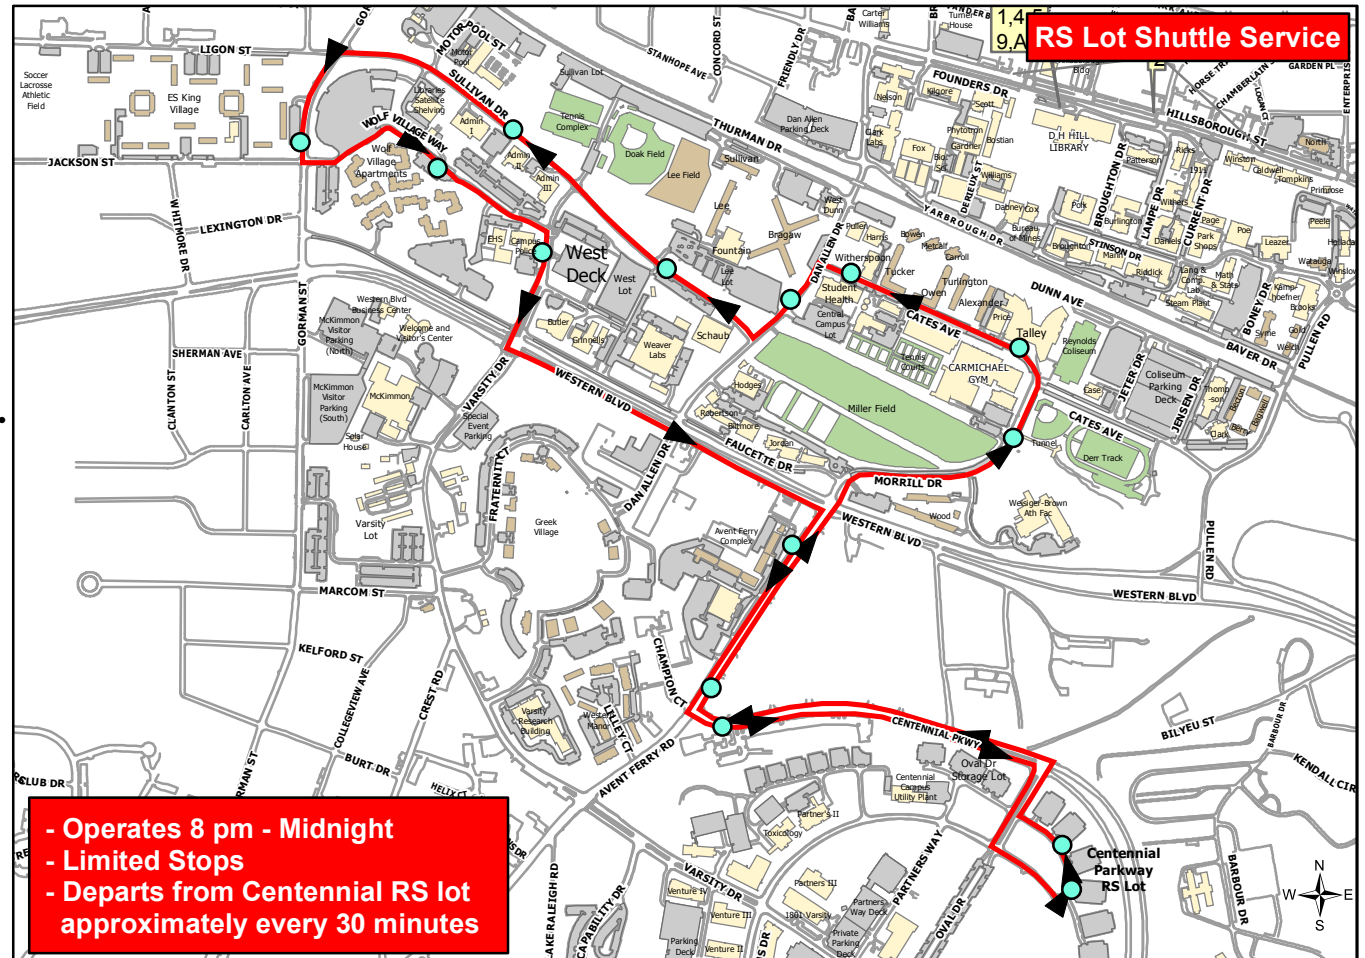

RS Lot Shuttle Service 2017-2018

- Runs 8 pm - Midnight
- 30 Minute Frequency
- Begins at Centennial RS Lot
- Main Campus Stops:
 - Talley Student Union/Cates Ave.
 - Witherspoon Hall/Cates Ave.
 - West Lot/Sullivan Dr.
 - Wolf Village/Wolf Village Way
 - West Deck/Varsity Dr.
- Centennial Stops:
 - Both sheltered stops at RS lot
- Operates every Sunday evening and the evening before classes resume after Holiday